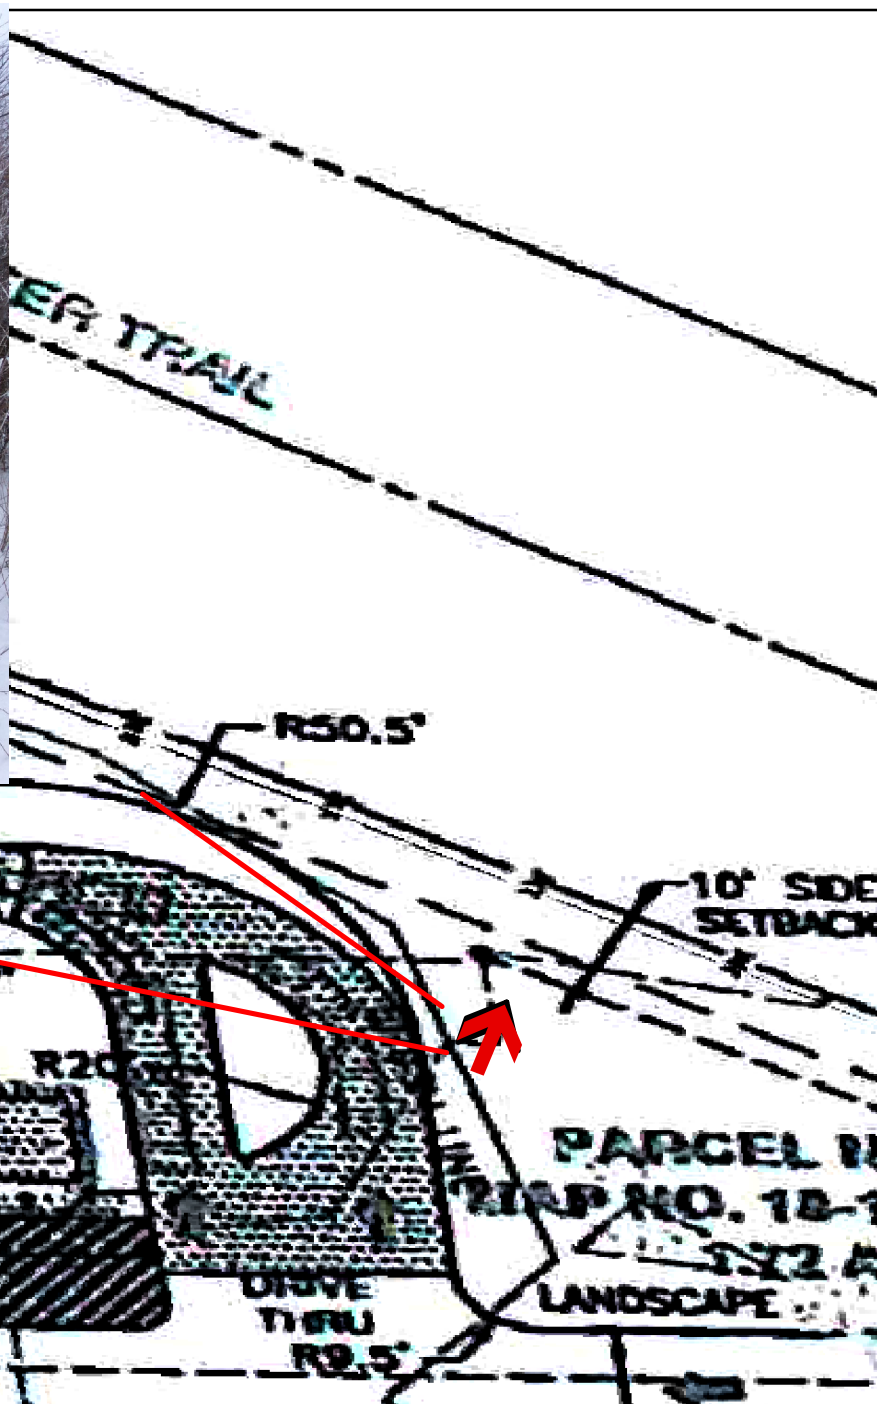

Date & Time: Wed Jan 25 14:17:44 PST 2017
Position: 047°03'16.6"N / 120°39'46.6"W
Altitude: 1649ft
Datum: WGS-84
Azimuth/Bearing: 022° N22E 0391mils (True)
Elevation Grade: -013%
Horizon Grade: -001%
Zoom: 1X
Wetlands?

SE-17-00001 Godzilla Truckstop

Proposed Restaurant Site